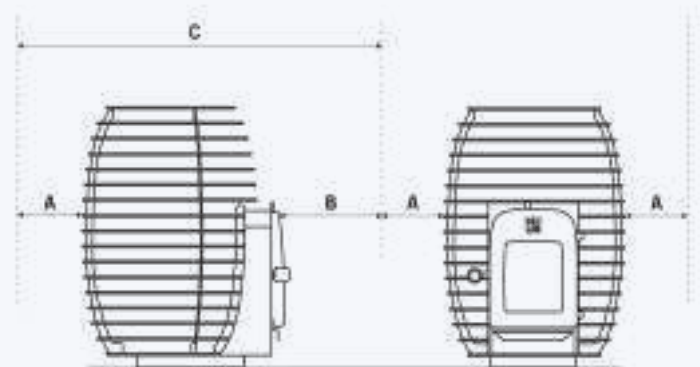

HIVE Heat 12 - ART. 4744103015122
 HIVE Heat 12 LS - ART. 4744103015221

Wood-burning heater HIVE Heat

HIVE Heat is a highly efficient wood-burning sauna stove for smaller saunas. It has a unique structure where fresh air is conducted into the burning process from above to create a strong flame. This allows the burning to be very clean and makes sure that all the wood gets burned and no wood gas escapes the chimney and goes to waste like it often does with less efficient stoves. The furnace door is made of cast iron which is very resistant and easy to maintain.

HIVE Heat complies with BimSchV II, the German standard for wood-burning stoves. The sauna stove is treated only with natural oils without the use of chemicals.

© ALL RIGHTS RESERVED - HUUM 2021

| HEATER HIVE Heat | 12 kW | 12 kW LS |
|------------------|---------------------|---------------------|
| Sauna room | 6-13 m ³ | 6-13 m ³ |
| Stone capacity | 90 kg | 90 kg |
| Height | 750 mm | 750 mm |
| Width | 450 mm | 450 mm |
| Depth | 490 mm | 640 mm |
| Weight | 56 kg | 67 kg |
| Firewood max | 300 mm | 300 mm |
| Flue (ø) | 115 mm | 115 mm |

SAFETY DISTANCE*

| | | |
|---|---------|---------|
| A | 170 mm | 170 mm |
| B | 500 mm | 500 mm |
| C | 1160 mm | 1310 mm |

* In case the HIVE Heat heater is installed near combustible material and necessary safety distance cannot be guaranteed, use a heat reflector to reduce the safety distance by half.